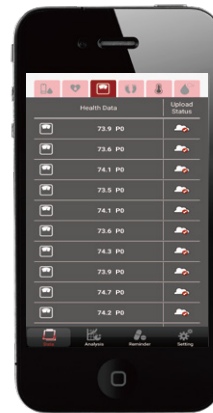

TD-2555

WEIGHT SCALE

Mb^H
Mobile Health

 **Bluetooth®**

Body mass index function

Age, height, and gender for more precise algorithm

Large LCD with backlight

Automatically power-off function

iOS

Android

Healthy Check

iOS

Android

Healthy Check Pro

SPECIFICATIONS

BMI (Body Mass Index)	Yes
Max. capacity	250Kg
Accuracy	4.0kg ~ 60.0kg ± 0.3kg, 60.1kg ~ 250.0 ± 0.5%
Graduation	0.1Kg
Age Range	10 to 80
Height Range	100 to 220 cm
User	5
Communication	Bluetooth smart
Memory	135 sets
Backlight	LCD Backlight
Power Source	4 x AAA
Dimension	340(L) x 400 (W) x 26 mm (H) mm
Unit per carton	5
Gross Weight per Carton	20kg
Carton Size	48(L) x 29.5 (W) x 43.5 mm (H) cm